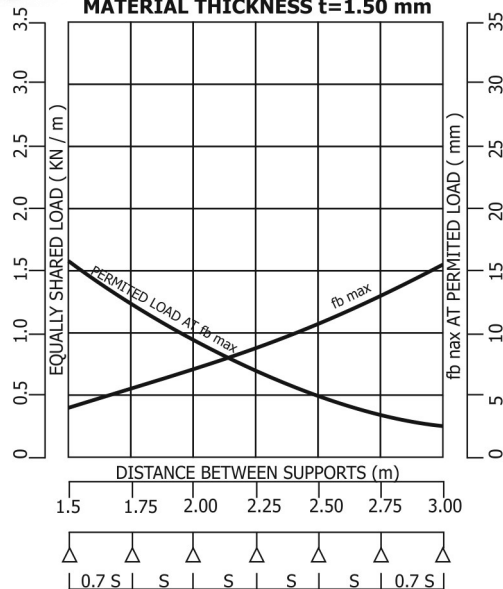

CABLE TRAY H:35 LOADING DIAGRAM
MATERIAL THICKNESS $t=1.50$ mm